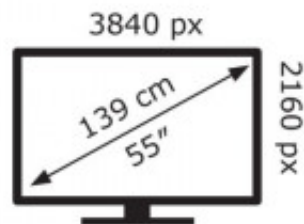

ENERG ⚡

Panasonic

TX-55HXW584

82 kWh/1000h

ABCDEF**G**

123 kWh/1000h

2019/2013